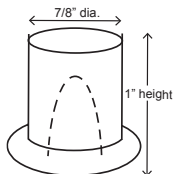

## Types of Ice

**KM Edge Cube** - Individual, hard, clear, crescent shape  
**Models** - KM, KMD, KML, KMS, KMH, DKM models

**Square Cube** - Individual, hard, clear, square shape  
**Models** - IM models

**Top Hat Cube** - Individual, hard, clear, round shape  
**Models** - AM models

**Flaked** - Soft, light, chewable, various shapes  
**Models** - F models

**Cubelet Ice** - Popular chewable ice

**See reverse side for more details.**  
Ice dimensions are approximate in inches.